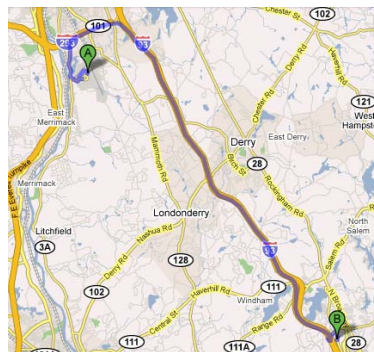

Direction to Our Facility

**From Salem NH, I-93 Exit 2
1 mile (3 minutes)**

1. Head north-east on Pelham Rd.
2. Continue to the first traffic light and take a right onto South Policy Street.
3. At the next light, make a right onto Raymond Avenue.
4. Turn left into the Southeast Salem Business Park.
5. Corfin Industries is in the second building. The entrance is on the far side of the building, in the center.

**From Boston Logan International Airport
35 miles (40 minutes)**

6. Exit airport following signs for I-93/1A.
7. Merge onto MA 1A South, a toll road.
8. Take the exit toward I-93.
9. Follow I-93 for 32 miles through Massachusetts into New Hampshire (in NH, exit numbers restart at 1).
10. Take Exit 2: Salem.
11. Follow direction from Exit 2 above.

**From Manchester (NH) - Boston Regional Airport
25 miles (30 minutes)**

12. Exit airport following signs for I-93/ I-293 S/NH-101 E.
13. Take I-293 South / NH-101 East.
14. Bear right onto I-93 South towards Salem\Boston.
15. Take Exit 2: Salem.
16. Follow directions from Exit 2 above.