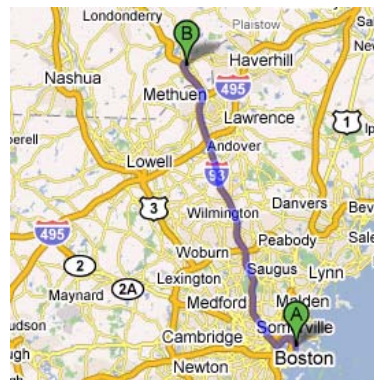

Direction to Our Facility

**From Salem NH, I-93 Exit 2
1 mile (3 minutes)**

1. Head north-east on Pelham Rd.
2. Continue to the first traffic light and take a right onto South Policy Street.
3. At the next light, make a right onto Raymond Avenue.
4. Turn left into the Southeast Salem Business Park.
5. Corfin Industries is in the second building. The entrance is on the far side of the building, in the center.

**From Boston Logan International Airport
35 miles (40 minutes)**

6. Exit airport following signs for I-93/1A.
7. Merge onto MA 1A South, a toll road.
8. Take the exit toward I-93.
9. Follow I-93 for 32 miles through Massachusetts into New Hampshire (in NH, exit numbers restart at 1).
10. Take Exit 2: Salem.
11. Follow direction from Exit 2 above.

**From Manchester (NH) - Boston Regional Airport
25 miles (30 minutes)**

12. Exit airport following signs for I-93/ I-293 S/NH-101 E.
13. Take I-293 South / NH-101 East.
14. Bear right onto I-93 South towards Salem\Boston.
15. Take Exit 2: Salem.
16. Follow directions from Exit 2 above.